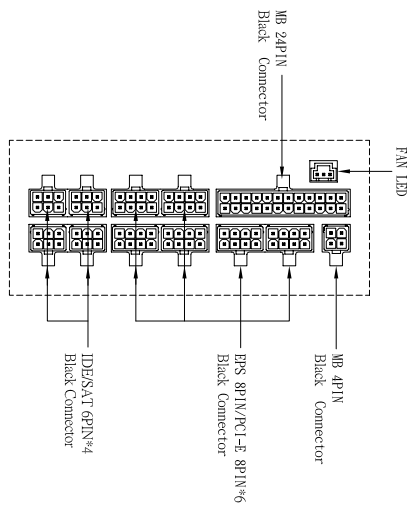

MB 4PIN

MB 24PIN

FAN LED

Enhance®
ELECTRONICS CO.,LTD

TEXT: ATX5000

DRAWING NO:

ERP:

REVISION: