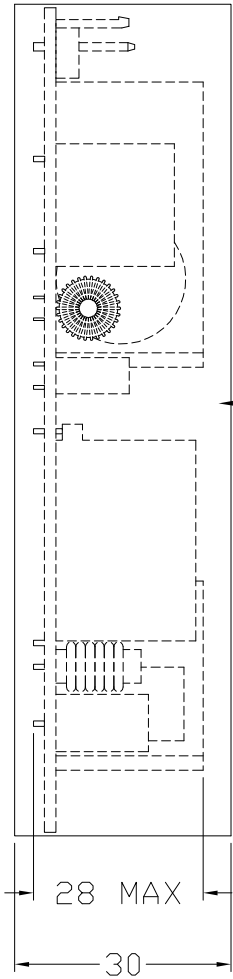

CAUTION: PROTECTION AGAINST RISK OF FIRE
 FOR CONTINUED PROTECTION AGAINST RISK OF FIRE
 REPLACE ONLY WITH SAME TYPE AND RATING OF FUSE
 T2AL/250V2C 2015/06/24

MYLAR

折起5mm

Enhance®
 ELECTRONICS CO.,LTD

TEXT: ENO2306

DRAWING NO:

REVISION:

DATE: 2016/09/23

DRAWN BY: MCJ

CHECKED BY:

APPROVED BY:

SCALE:

SHEET 1 OF 1